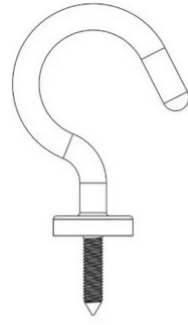

# Kiki Support Hook

Typology

colors

Utilisation

External

Optional hook to be screwed to the lamp body to fix Kiki to a possible support cable

Family Kiki support hook  
Typology  
Utilisation External

---

**Dimensions**

Weight 0.003 Kg

**Materials**

---

---

**Certifications**

EcoLabel

**Colour variant code**